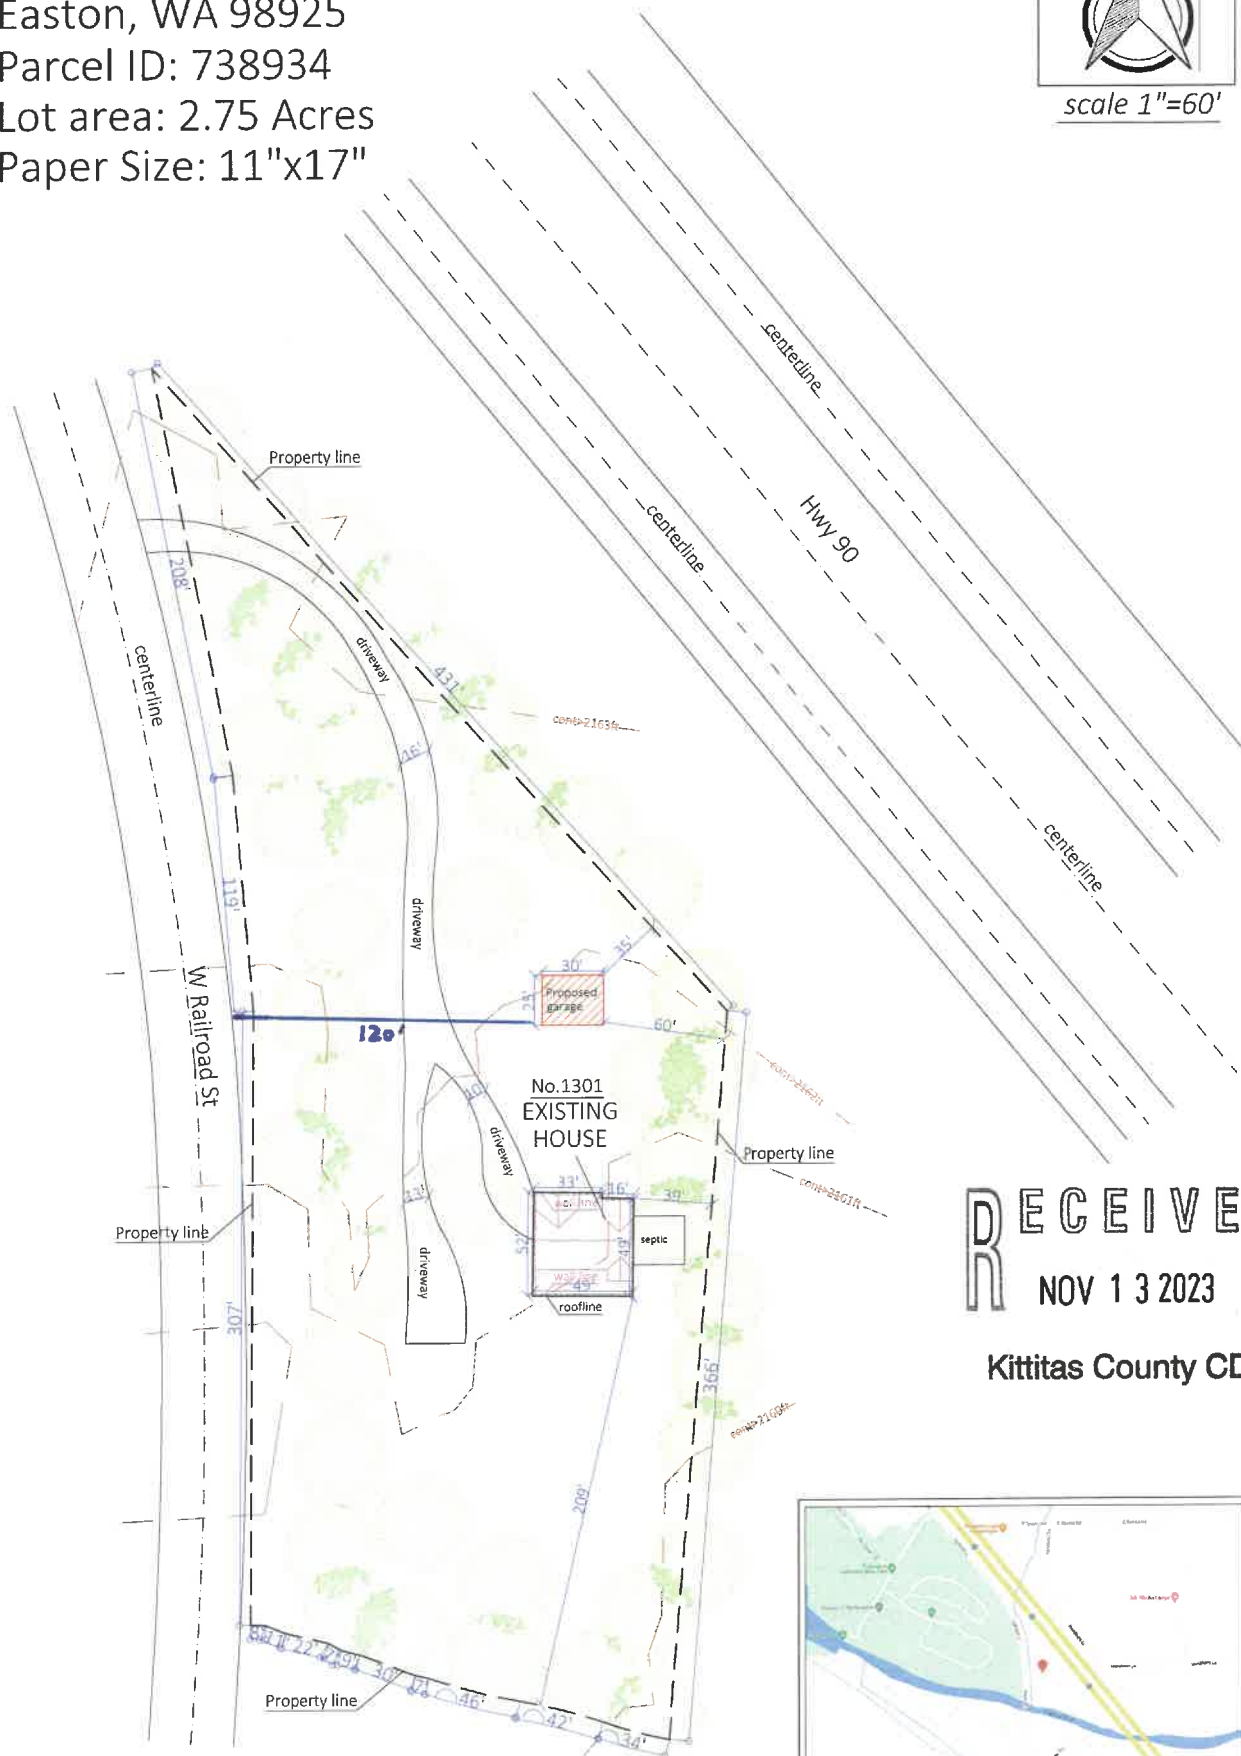

SITE PLAN

1301 W Railroad St
Easton, WA 98925
Parcel ID: 738934
Lot area: 2.75 Acres
Paper Size: 11"x17"

RECEIVED
NOV 13 2023

Kittitas County CDS

VICINITY MAP